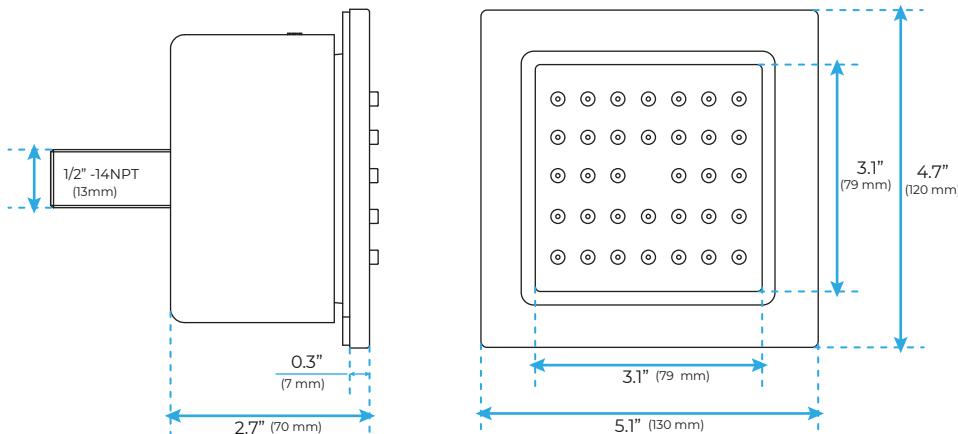

## Shower Mixer Connections

Unit: mm

Cold water

Hot water

Mixer water

### FEATURES

- Material: Brass
- Base Plate Height: 5-1/8"
- Base Plate Width: 5-1/8"
- Jet Surface Area: 3-1/8"
- Surface Depth: 1/4"
- Adjustment Angle: 5°
- Male NPT Connection: 1/2"
- Maximum Flow Rate: 2.5 GPM (9.5L/min) max @ 80 psi