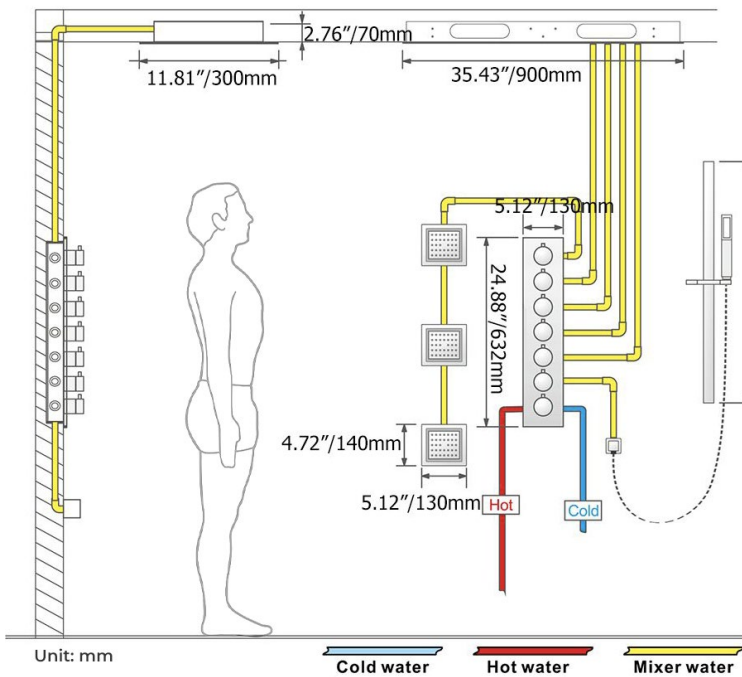

**BRUSHED GOLD REMOTE CONTROLLED THERMOSTATIC LED RECESSED CEILING MOUNT RAINFALL WATER COLUMN MIST SHOWER SYSTEM WITH SQUARE HAND SHOWER AND 6 JETTED BODY SPRAYS SPECIFICATIONS**

Shower Panel /Hose Material: 304 Stainless Steel  
 Shower Head Size: 900\*300 mm  
 Showerheads Install: Embedded Ceiling Mounted  
 Concealed Mixer Install: Wall-Mounted  
 LED Shower Head Functions: Rainfall, Waterfall, Mist, Water Column  
 Water Pressure: 0.3 MPA  
 Water Flow: 16L/min~28L/min  
 Shower Accessories Material: Brass  
 LED Light: Need to Connect Power  
 LED Light Color: 64 Color  
 Shower Hose Length: 1.5M  
 AC: 100-265V 50/60Hz  
 Music: Need Bluetooth

## Shower Mixer

Product shown is only for installation display purpose

## Shower Mixer Connections

Unit: mm

Cold water

Hot water

Mixer water

### FEATURES

- Material: Brass
- Base Plate Height: 5-1/8"
- Base Plate Width: 5-1/8"
- Jet Surface Area: 3-1/8"
- Surface Depth: 1/4"
- Adjustment Angle: 5°
- Male NPT Connection: 1/2"
- Maximum Flow Rate: 2.5 GPM (9.5L/min) max @ 80 psi