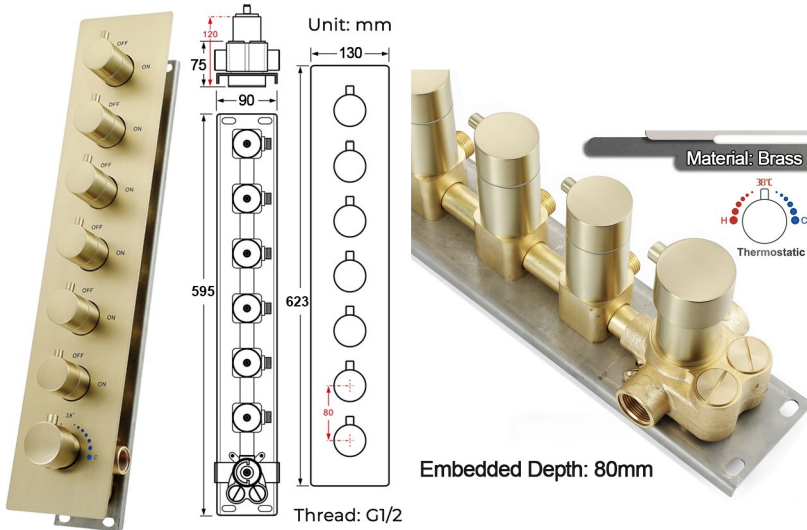

Shower Mixer

Product shown is only for installation display purpose