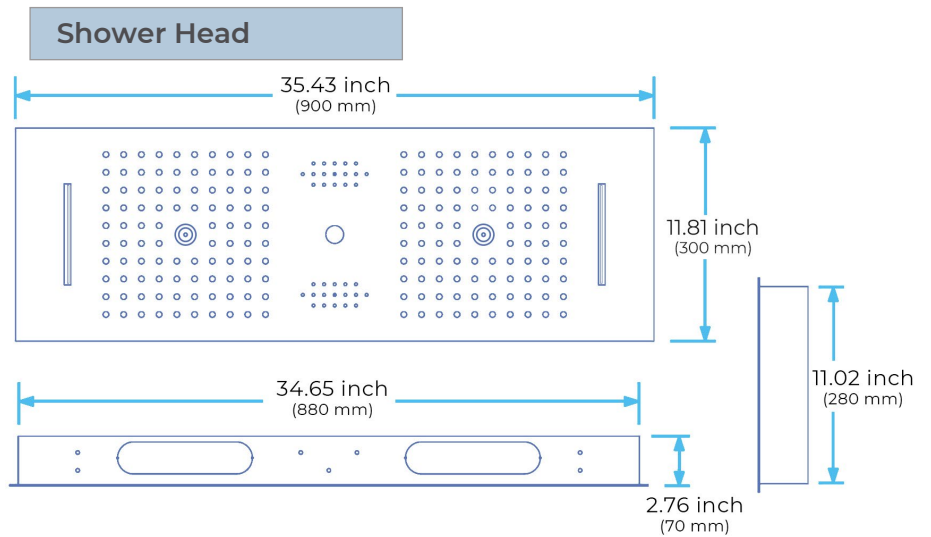

**BRUSHED GOLD REMOTE CONTROLLED THERMOSTATIC LED RECESSED CEILING MOUNT RAINFALL WATER COLUMN MIST SHOWER SYSTEM WITH SQUARE HAND SHOWER AND 6 JETTED BODY SPRAYS SPECIFICATIONS**

Shower Panel /Hose Material: 304 Stainless Steel  
 Shower Head Size: 900\*300 mm  
 Showerheads Install: Embedded Ceiling Mounted  
 Concealed Mixer Install: Wall-Mounted  
 LED Shower Head Functions: Rainfall, Waterfall, Mist, Water Column  
 Water Pressure: 0.3 MPA  
 Water Flow: 16L/min~28L/min  
 Shower Accessories Material: Brass  
 LED Light: Need to Connect Power  
 LED Light Color: 64 Color  
 Shower Hose Length: 1.5M  
 AC: 100-265V 50/60Hz  
 Music: Need Bluetooth

Product shown is only for installation display purpose

- 1: Turn ON/OFF
- 2: Color Touch Ring
- 5: Mode Switch
- 4/8: Dynamic Speed adjusting
- 3/6: Color Temperature adjusting
- 7/9: Dynamic Brightness adjusting

### FEATURES

- Material: Brass
- Base Plate Height: 5-1/8"
- Base Plate Width: 5-1/8"
- Jet Surface Area: 3-1/8"
- Surface Depth: 1/4"
- Adjustment Angle: 5°
- Male NPT Connection: 1/2"
- Maximum Flow Rate: 2.5 GPM (9.5L/min) max @ 80 psi