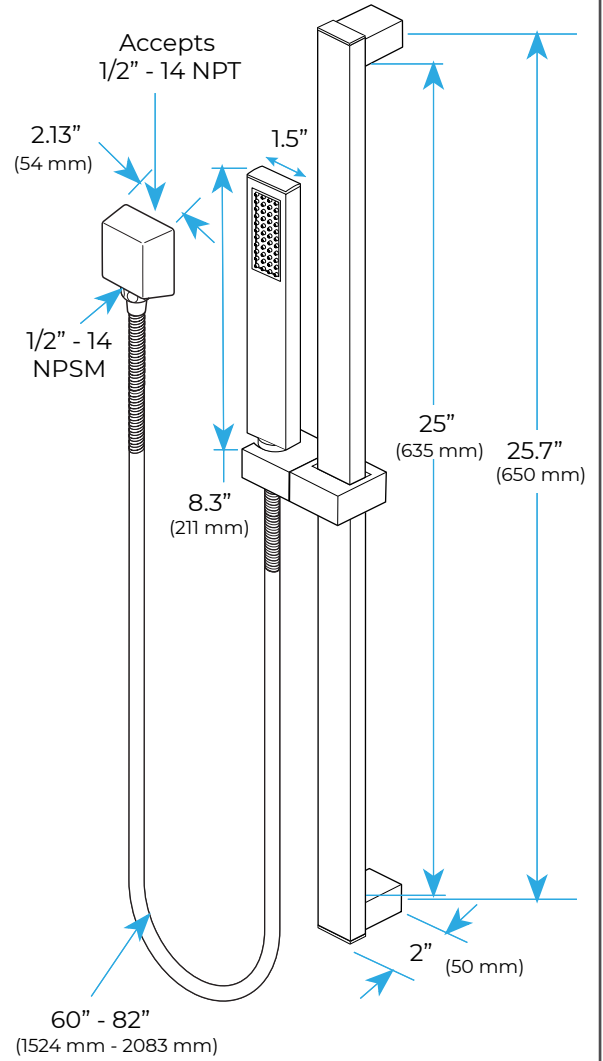

**BRUSHED GOLD REMOTE CONTROLLED THERMOSTATIC LED RECESSED CEILING MOUNT RAINFALL WATER COLUMN MIST SHOWER SYSTEM WITH SQUARE HAND SHOWER AND 6 JETTED BODY SPRAYS SPECIFICATIONS**

Shower Panel /Hose Material: 304 Stainless Steel  
 Shower Head Size: 900\*300 mm  
 Showerheads Install: Embedded Ceiling Mounted  
 Concealed Mixer Install: Wall-Mounted  
 LED Shower Head Functions: Rainfall, Waterfall, Mist, Water Column  
 Water Pressure: 0.3 MPA  
 Water Flow: 16L/min~28L/min  
 Shower Accessories Material: Brass  
 LED Light: Need to Connect Power  
 LED Light Color: 64 Color  
 Shower Hose Length: 1.5M  
 AC: 100-265V 50/60Hz  
 Music: Need Bluetooth

Product shown is only for installation display purpose

- 1: Turn ON/OFF
- 2: Color Touch Ring
- 5: Mode Switch
- 4/8: Dynamic Speed adjusting
- 3/6: Color Temperature adjusting
- 7/9: Dynamic Brightness adjusting

## Shower Mixer Connections

Unit: mm

Cold water

Hot water

Mixer water

### FEATURES

- Material: Brass
- Base Plate Height: 5-1/8"
- Base Plate Width: 5-1/8"
- Jet Surface Area: 3-1/8"
- Surface Depth: 1/4"
- Adjustment Angle: 5°
- Male NPT Connection: 1/2"
- Maximum Flow Rate: 2.5 GPM (9.5L/min) max @ 80 psi