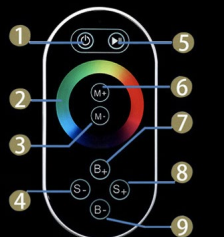

**BRUSHED GOLD REMOTE CONTROLLED THERMOSTATIC LED RECESSED CEILING MOUNT RAINFALL WATER COLUMN MIST SHOWER SYSTEM WITH SQUARE HAND SHOWER AND 6 JETTED BODY SPRAYS SPECIFICATIONS**

Shower Panel /Hose Material: 304 Stainless Steel  
 Shower Head Size: 900\*300 mm  
 Showerheads Install: Embedded Ceiling Mounted  
 Concealed Mixer Install: Wall-Mounted  
 LED Shower Head Functions: Rainfall, Waterfall, Mist, Water Column  
 Water Pressure: 0.3 MPA  
 Water Flow: 16L/min~28L/min  
 Shower Accessories Material: Brass  
 LED Light: Need to Connect Power  
 LED Light Color: 64 Color  
 Shower Hose Length: 1.5M  
 AC: 100-265V 50/60Hz  
 Music: Need Bluetooth

Product shown is only for installation display purpose

- 1: Turn ON/OFF
- 2: Color Touch Ring
- 5: Mode Switch
- 4/8: Dynamic Speed adjusting
- 3/6: Color Temperature adjusting
- 7/9: Dynamic Brightness adjusting

### FEATURES

- Material: Brass
- Base Plate Height: 5-1/8"
- Base Plate Width: 5-1/8"
- Jet Surface Area: 3-1/8"
- Surface Depth: 1/4"
- Adjustment Angle: 5°
- Male NPT Connection: 1/2"
- Maximum Flow Rate: 2.5 GPM (9.5L/min) max @ 80 psi