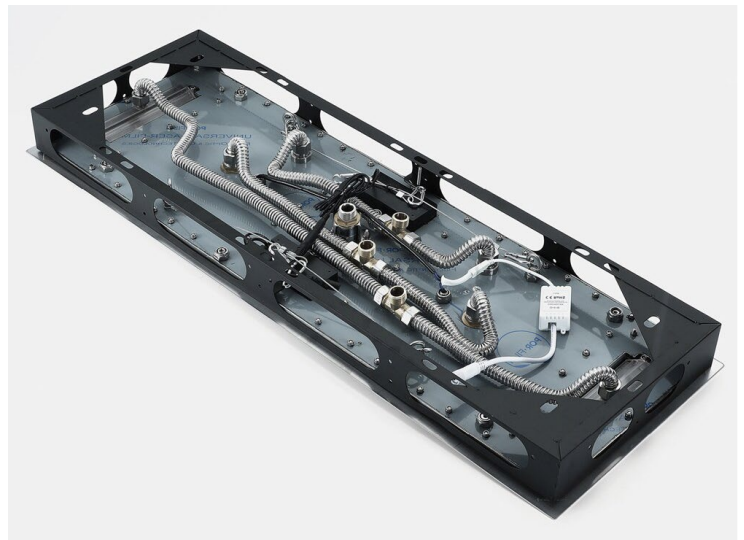

**BRUSHED GOLD REMOTE CONTROLLED THERMOSTATIC LED RECESSED CEILING MOUNT RAINFALL WATER COLUMN MIST SHOWER SYSTEM WITH SQUARE HAND SHOWER AND 6 JETTED BODY SPRAYS SPECIFICATIONS**

Shower Panel /Hose Material: 304 Stainless Steel  
 Shower Head Size: 900\*300 mm  
 Showerheads Install: Embedded Ceiling Mounted  
 Concealed Mixer Install: Wall-Mounted  
 LED Shower Head Functions: Rainfall, Waterfall, Mist, Water Column  
 Water Pressure: 0.3 MPA  
 Water Flow: 16L/min~28L/min  
 Shower Accessories Material: Brass  
 LED Light: Need to Connect Power  
 LED Light Color: 64 Color  
 Shower Hose Length: 1.5M  
 AC: 100-265V 50/60Hz  
 Music: Need Bluetooth

Product shown is only for installation display purpose

- 1: Turn ON/OFF
- 2: Color Touch Ring
- 5: Mode Switch
- 4/8: Dynamic Speed adjusting
- 3/6: Color Temperature adjusting
- 7/9: Dynamic Brightness adjusting

All dimensions and specifications are nominal and may vary. Use actual products for accuracy in critical situations.

### FEATURES

- Material: Brass
- Base Plate Height: 5-1/8"
- Base Plate Width: 5-1/8"
- Jet Surface Area: 3-1/8"
- Surface Depth: 1/4"
- Adjustment Angle: 5°
- Male NPT Connection: 1/2"
- Maximum Flow Rate: 2.5 GPM (9.5L/min) max @ 80 psi