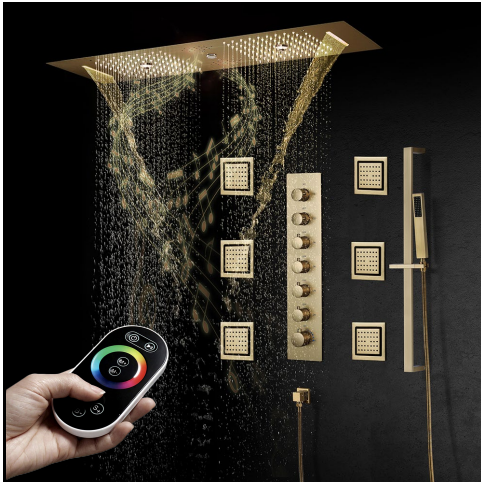

**BRUSHED GOLD REMOTE CONTROLLED THERMOSTATIC LED RECESSED CEILING MOUNT RAINFALL WATER COLUMN MIST SHOWER SYSTEM WITH SQUARE HAND SHOWER AND 6 JETTED BODY SPRAYS SPECIFICATIONS**

Shower Panel /Hose Material: 304 Stainless Steel  
 Shower Head Size: 900\*300 mm  
 Showerheads Install: Embedded Ceiling Mounted  
 Concealed Mixer Install: Wall-Mounted  
 LED Shower Head Functions: Rainfall, Waterfall, Mist, Water Column  
 Water Pressure: 0.3 MPA  
 Water Flow: 16L/min~28L/min  
 Shower Accessories Material: Brass  
 LED Light: Need to Connect Power  
 LED Light Color: 64 Color  
 Shower Hose Length: 1.5M  
 AC: 100-265V 50/60Hz  
 Music: Need Bluetooth

Product shown is only for installation display purpose

- 1: Turn ON/OFF
- 2: Color Touch Ring
- 5: Mode Switch
- 4/8: Dynamic Speed adjusting
- 3/6: Color Temperature adjusting
- 7/9: Dynamic Brightness adjusting

## Shower Mixer

Product shown is only for installation display purpose

### FEATURES

- Material: Brass
- Base Plate Height: 5-1/8"
- Base Plate Width: 5-1/8"
- Jet Surface Area: 3-1/8"
- Surface Depth: 1/4"
- Adjustment Angle: 5°
- Male NPT Connection: 1/2"
- Maximum Flow Rate: 2.5 GPM (9.5L/min) max @ 80 psi